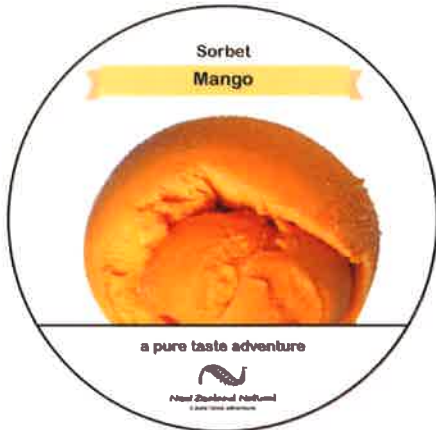

Ice Cream
White Chocolate & Raspberry

a pure taste adventure

Ice Cream
Pecan Praline Crunch

a pure taste adventure

Ice Cream
Strawberry Surprise

a pure taste adventure

Ice Cream
Cool Banana D'Lite

a pure taste adventure

New Zealand Natural
PREMIUM ICE CREAM

Frozen Yoghurts & Sorbets

Halal certified

New Zealand Natural
PREMIUM ICE CREAM

Premium Ice Creams

Gluten Free

Ice Cream
Boysenberry Dream

a pure taste adventure