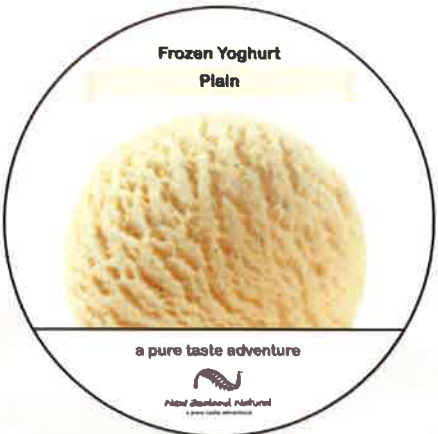

Ice Cream
White Chocolate & Raspberry

a pure taste adventure

Ice Cream
Pecan Praline Crunch

a pure taste adventure

Ice Cream
Strawberry Surprise

a pure taste adventure

Ice Cream
Cool Banana D'Lite

a pure taste adventure

New Zealand Natural
PREMIUM ICE CREAM

Frozen Yoghurts & Sorbets

Halal certified

New Zealand Natural
PREMIUM ICE CREAM

Premium Ice Creams

Gluten Free

Ice Cream
Boysenberry Dream

a pure taste adventure